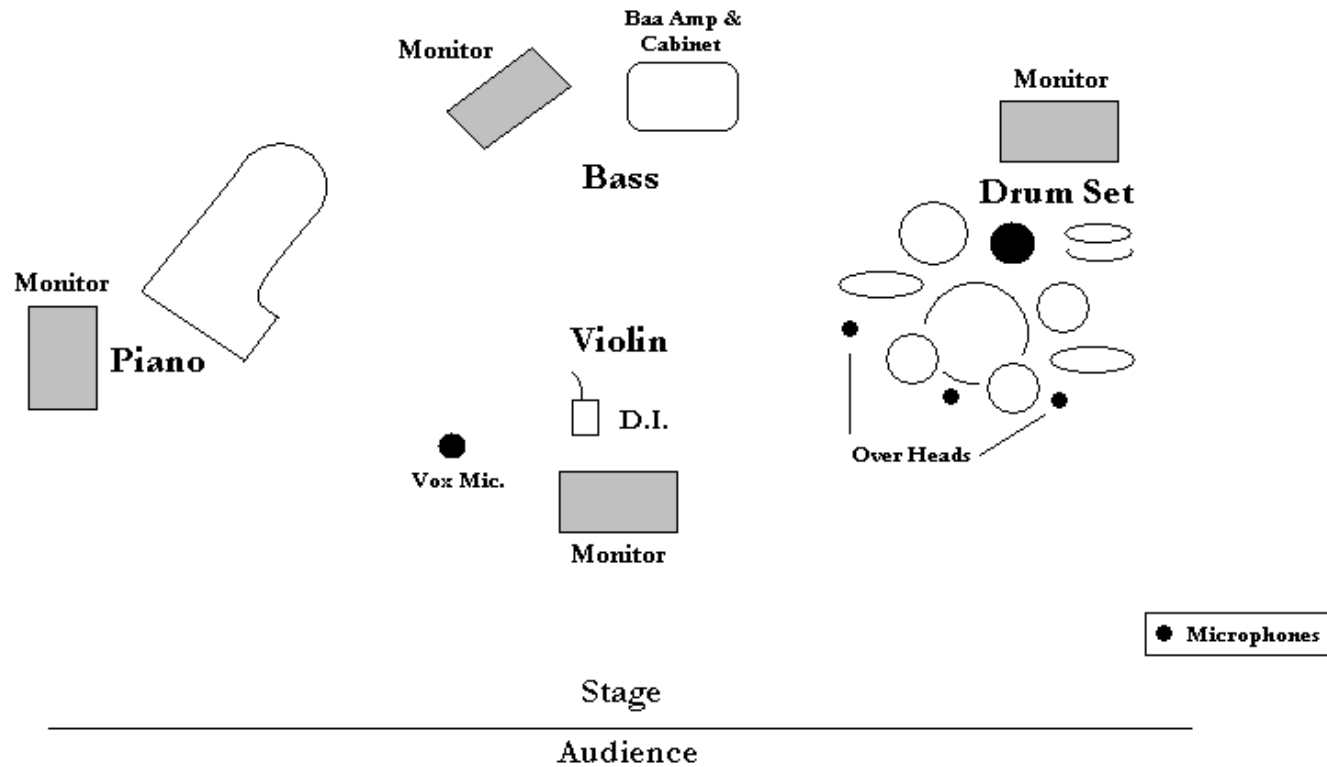

Alí Bello & The Sweet Wire Band

Stage Plan

Violin - D.I. / 1 vocal mic / Amp. or Cabinet
Piano - Full piano or Keyboard - Amplification as needed
Bass - Bass amp. & Cabinet
Drums - See rider for details

4 Monitors w/ separate mixes
1 Bass Amp. & Cabinet